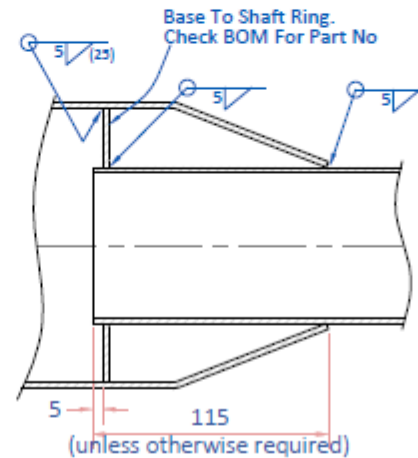

Door Detail

See B7024 For Detail

Swage Detail

See B7800

3M Pedestian Crossing post 3m Above ground with 3 no Diamond Grade 300mm White Bands on Black Thermoplastic covered post

Base Marked 3L

Base	Information
Program No.	1400301
Profile Start Point	2500