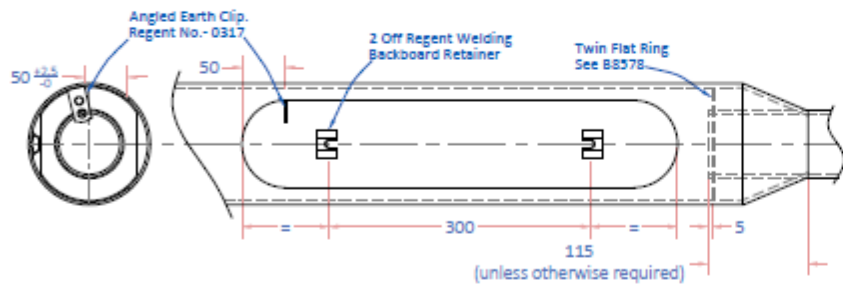

Door Detail

See B7024 For Detail

Swage Detail

See B7800

3M Pedestian Crossing post 3m Above ground with 3 no Diamond Grade 300mm White Bands on Black Thermoplastic covered post

Base Marked 3L

Base	Information
Program No.	1400301
Profile Start Point	2500