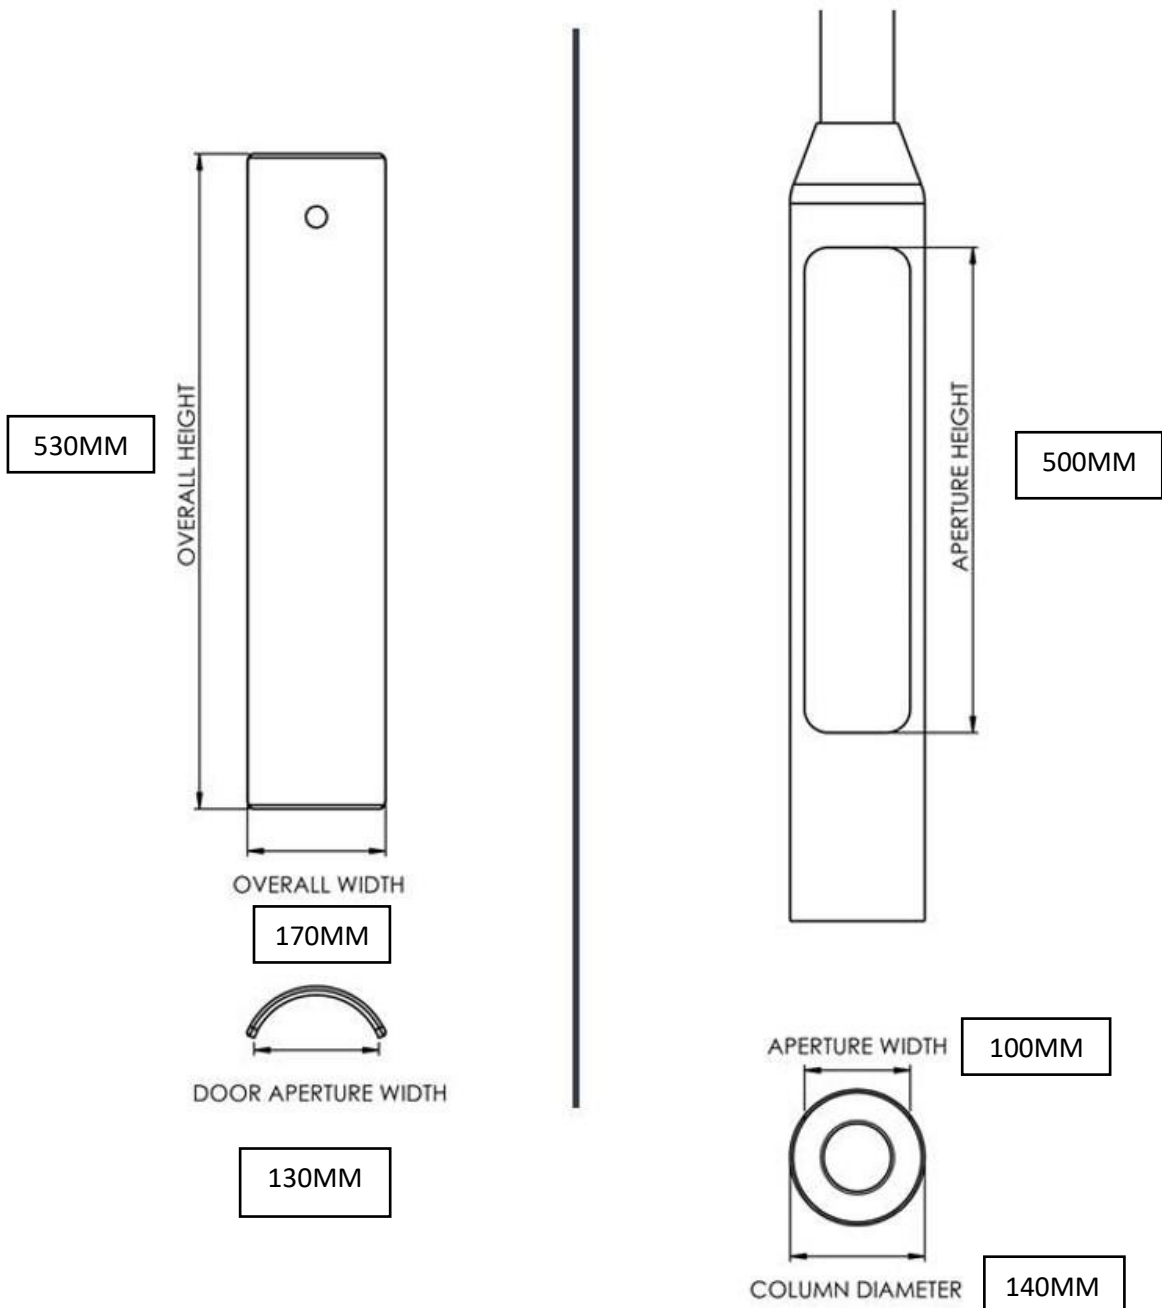

COLUMN DOOR 5R CU

C&R Outdoor Lighting Ltd

www.crlighting.co.uk