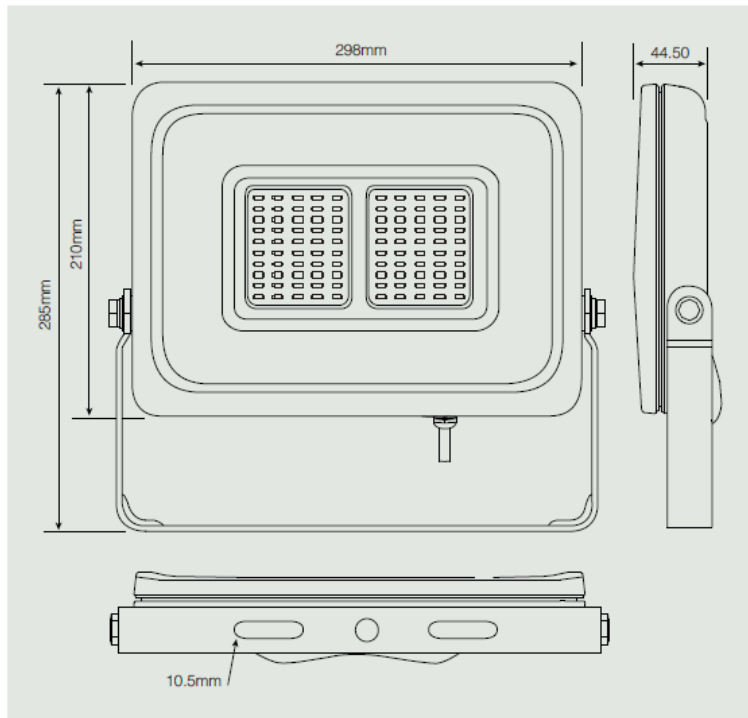

Mechanical Diagram