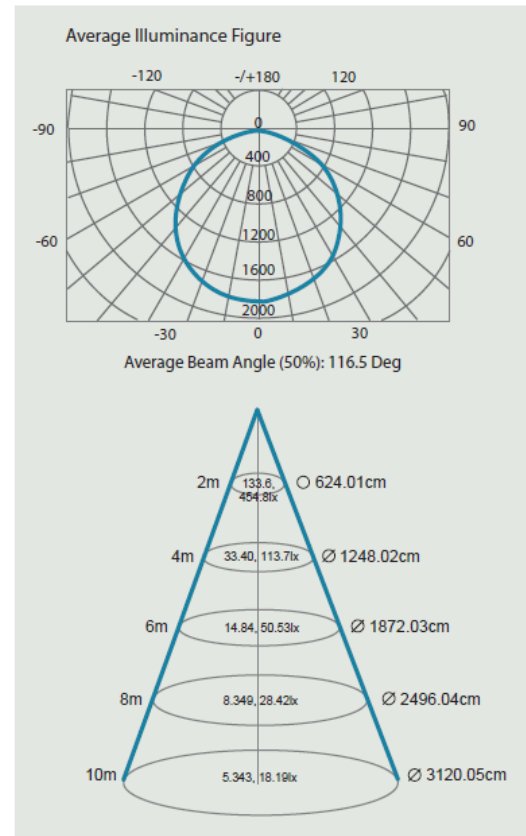

50W

SENA50 Specification

Model Number	SENA-50-C
Fitting Colour	Black
Input Voltage	100 ~ 240V
Power	50W
Power Factor	>0.90
Lumens	5250lm
Colour (K)	5000 ~ 6500
Lumen Field Angle	120°
Working Temperature	-20°C ~ +50°C
CRI	70
Weight	2.45Kg
Dimensions	298 x 210 x 44.5mm (not including bracket)

SENA 50W CW FLOOD LIGHT

C&R Outdoor Lighting Ltd

www.crlighting.co.uk

Mechanical Diagram

Photometrics

SENA 50W CW FLOOD LIGHT

C&R Outdoor Lighting Ltd

www.crlighting.co.uk