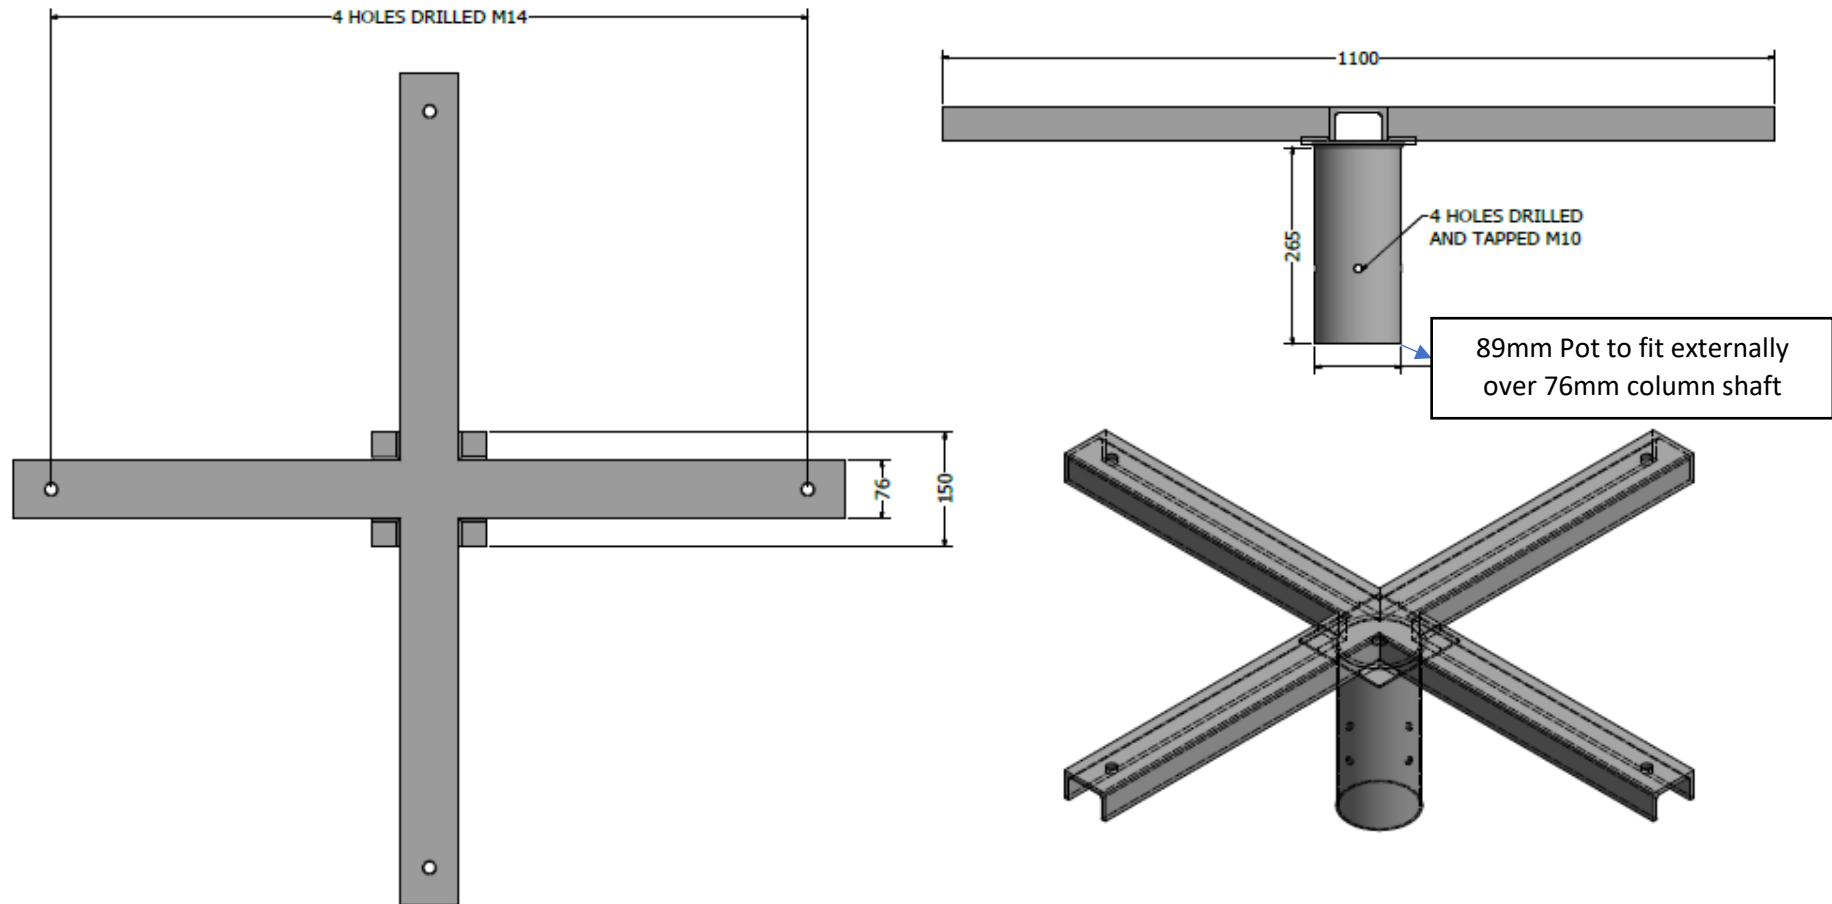

CRF 4 / N,E,S,W +/- 4 WAY FLOOD LIGHT BRACKET

C&R Outdoor Lighting Ltd

www.crlighting.co.uk