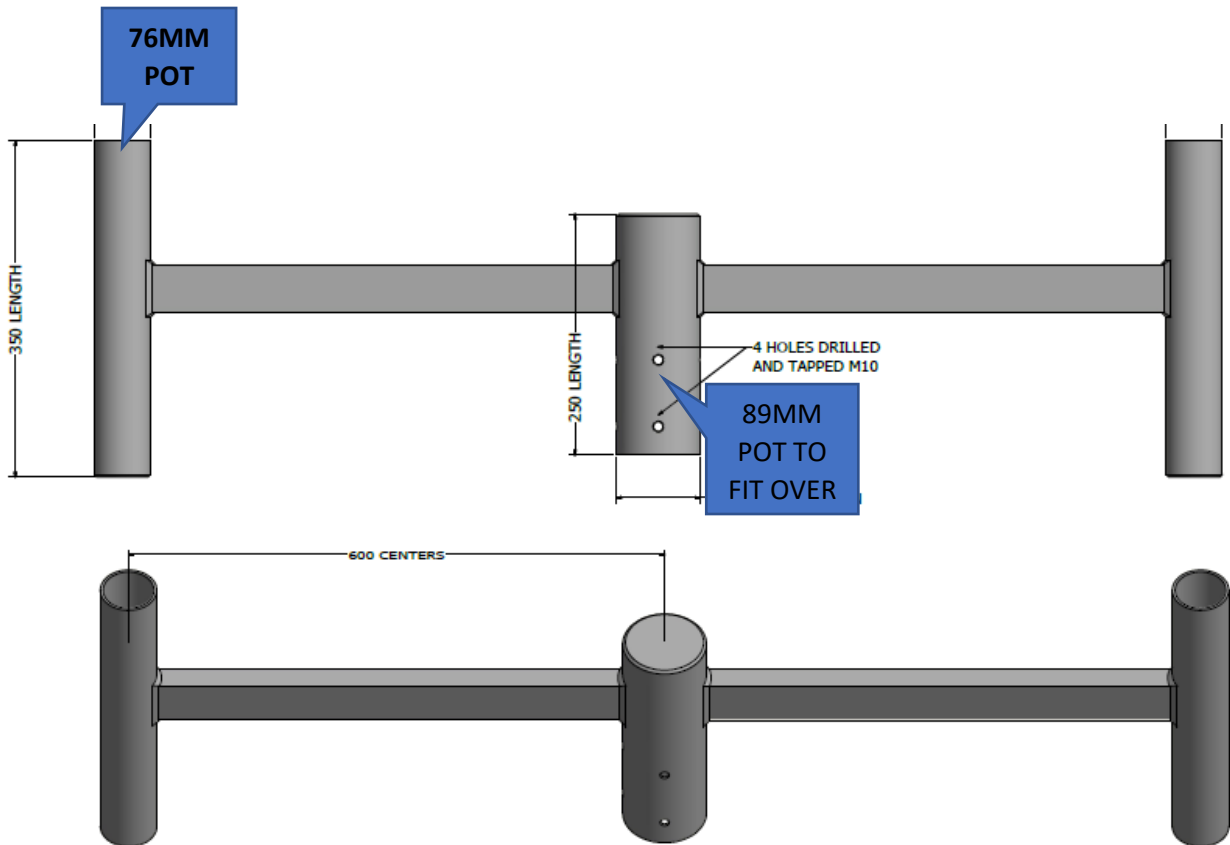

Twin Sphere Bracket

Galvanised twin sphere bracket with 89mm pot at 250mm long to fit externally over 76mm column shaft, with outreach arms at 600mm centres and 2 no 76mm pots either end at 350mm in length.