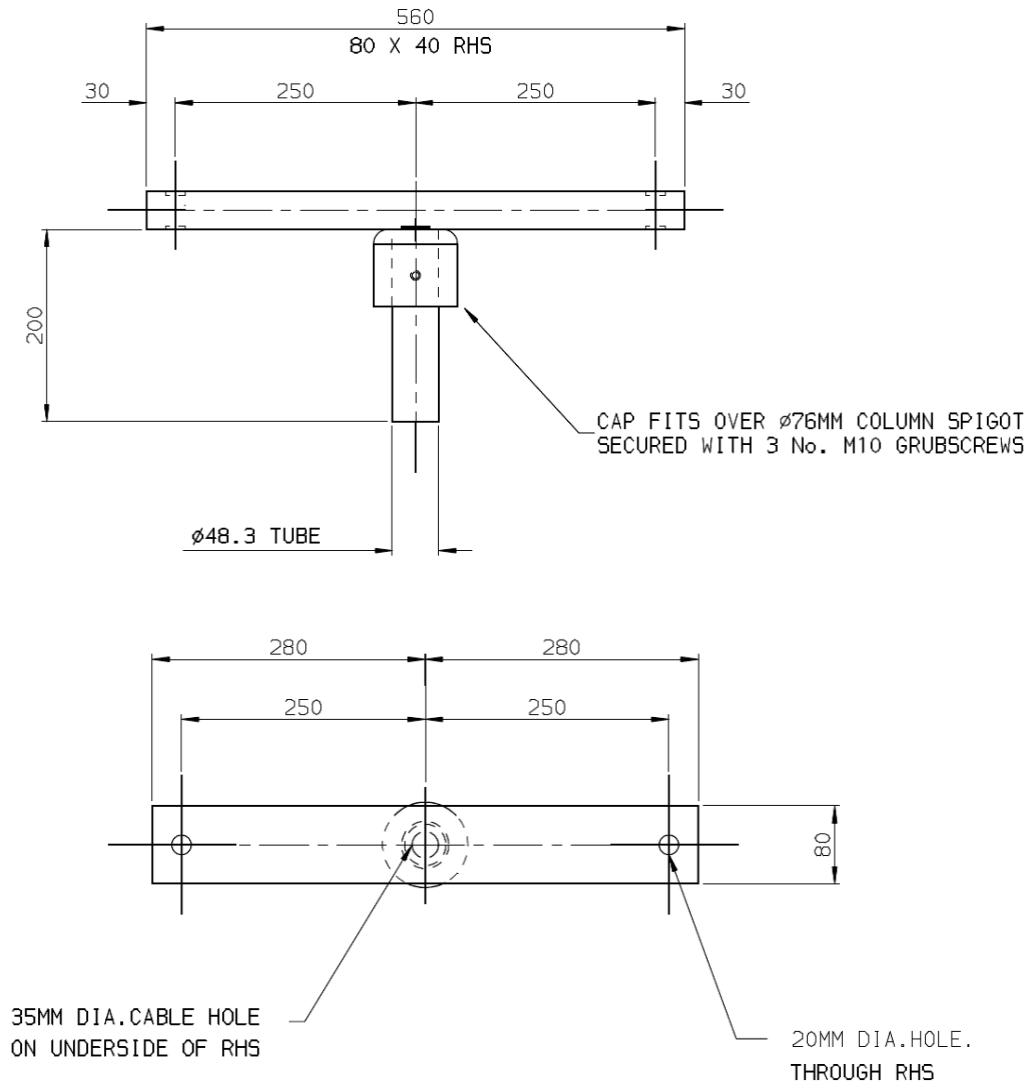

CRF 2 Double Flood Light Bracket

Double Galvanised flood light bracket, with 89mm pot to fit externally over 76mm shaft

NOTES:

ALL DIMENSIONS IN MILLIMETRES

FINISH: H.D.G. TO BS EN ISO 1461.

WEIGHT: 5.6 KG (GALVANISED)