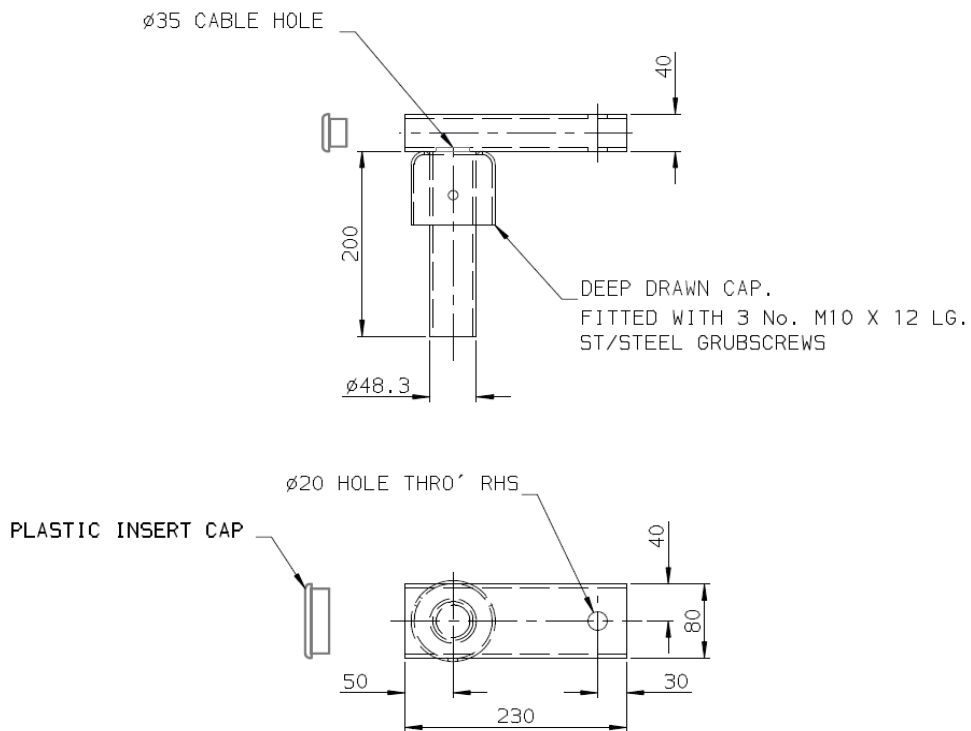

CRF 1 Single Flood Light Bracket

Single Galvanised flood light bracket, with 89mm pot to fit externally over 76mm shaft

NOTES:

ALL DIMENSIONS IN MILLIMETRES

ALL PLATE TO BS EN 10025.
RHS TO BS EN 10210 OR BS EN 10219 .
CFCHS TO BS EN 10219-2 / BS EN 10219-1.

ALL WELDING TO BS EN 1011

FINISH: H.D.G. TO BS EN ISO 1461.

WEIGHT: 3.0 KG

C&R Outdoor Lighting Ltd

www.crlighting.co.uk