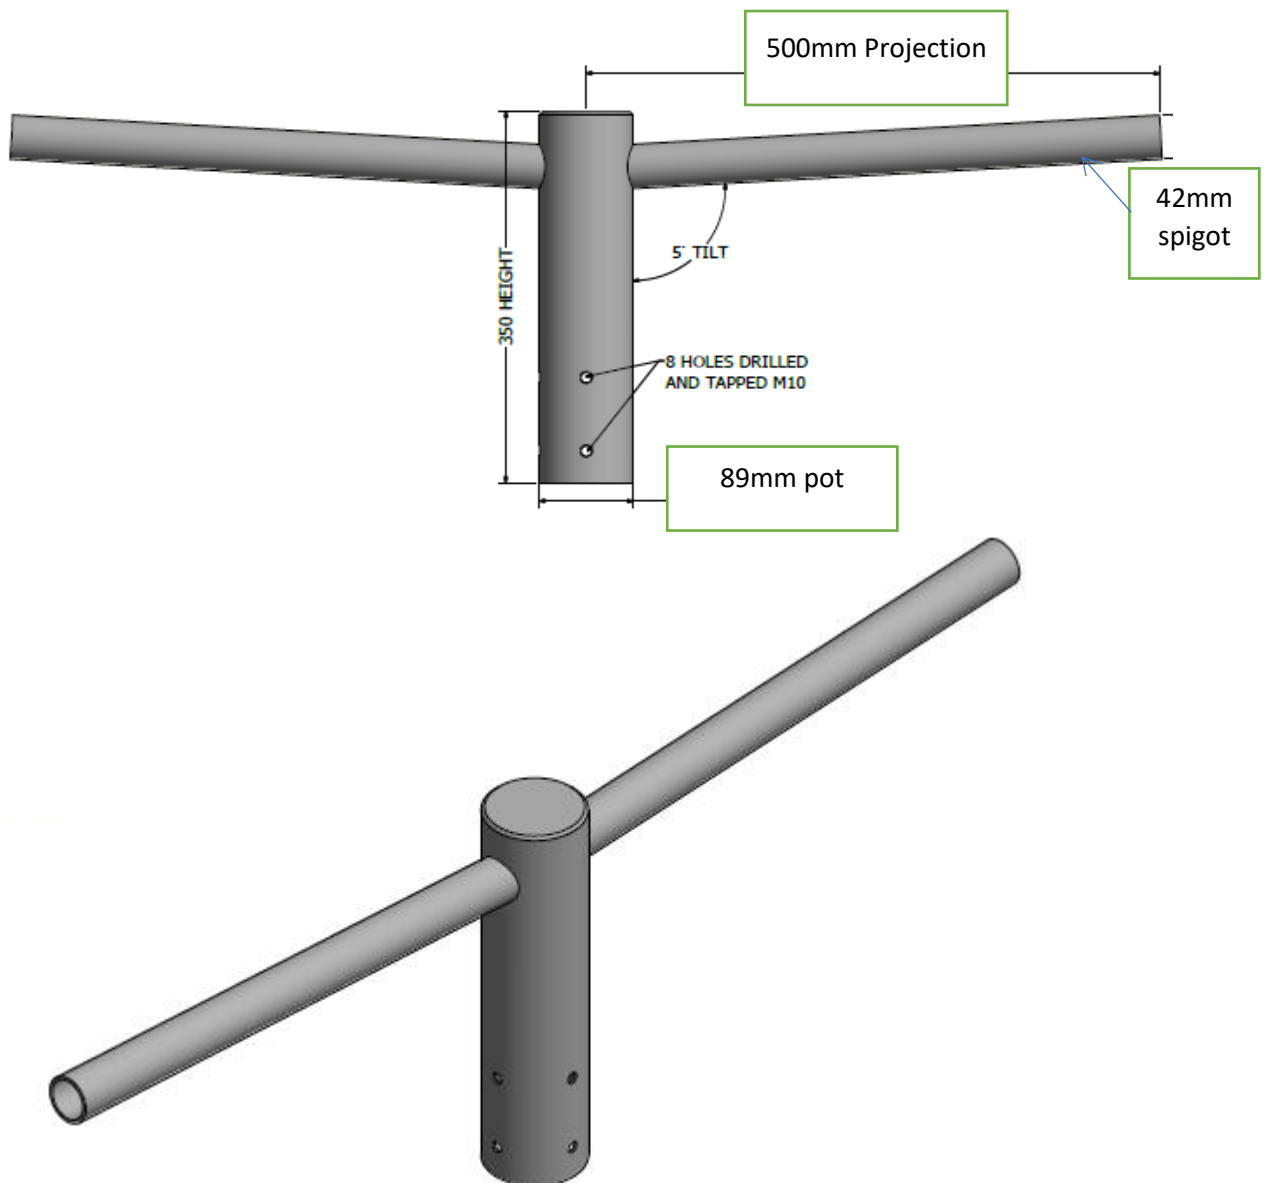

CRA 2 Double Arm Brackets

Double arm bracket galvanised finish, with 89mm pot to fit externally over 76mm column shaft and two outreach arms each with a projection of 500mm and a 42mm spigot and 5 degree uplift.