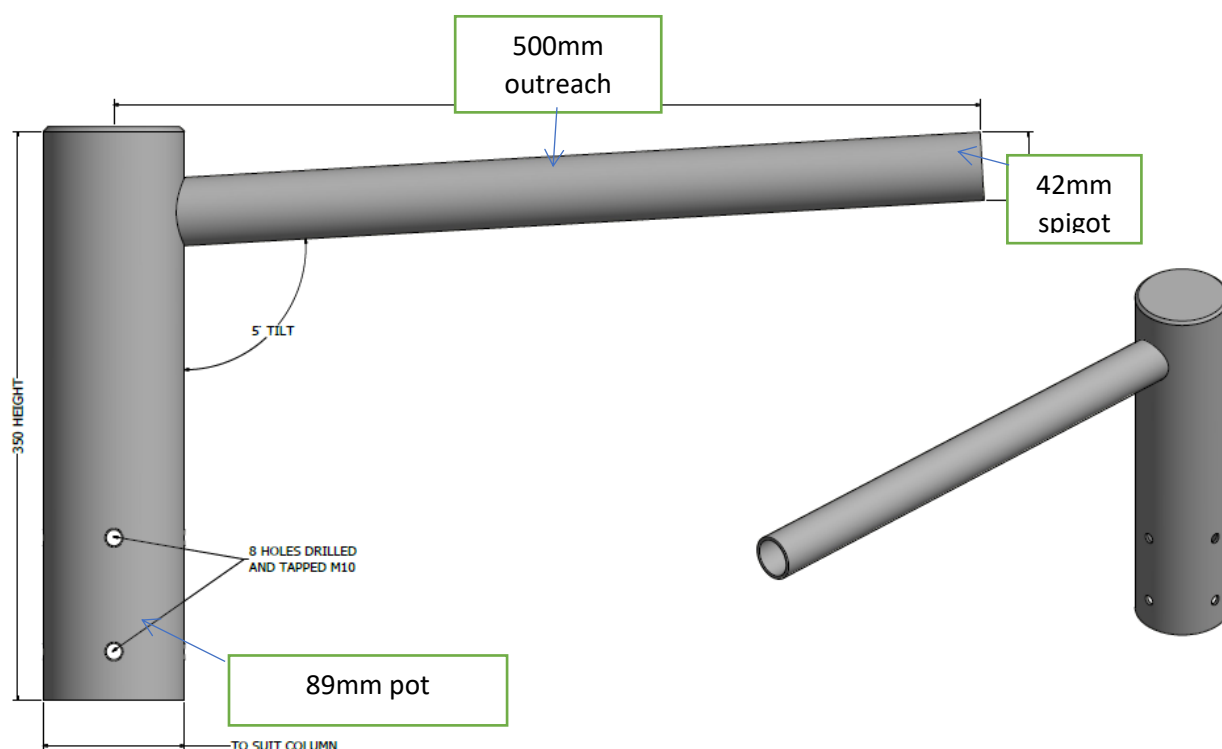

# CRA 1 Single Arm Brackets

Single arm bracket galvanised finish, with 89mm pot to fit externally over 76mm column shaft and an outreach arm with a projection of 500mm and a 42mm spigot and 5 degree uplift.