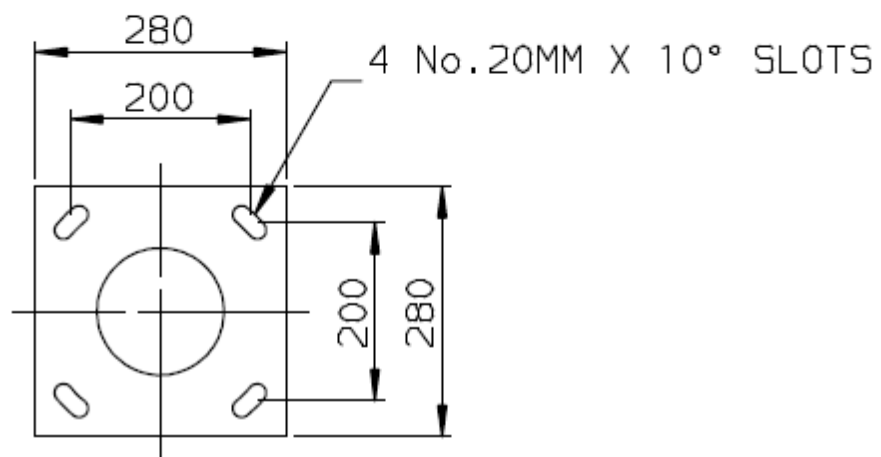

# 6M FLANGED PLATED COLUMNS GALVANISED

**C&R Outdoor Lighting Ltd**

[www.crlighting.co.uk](http://www.crlighting.co.uk)

BASE COMPARTMENT.

SCALE 1:10

**C&R Outdoor Lighting Ltd**

[www.crlighting.co.uk](http://www.crlighting.co.uk)