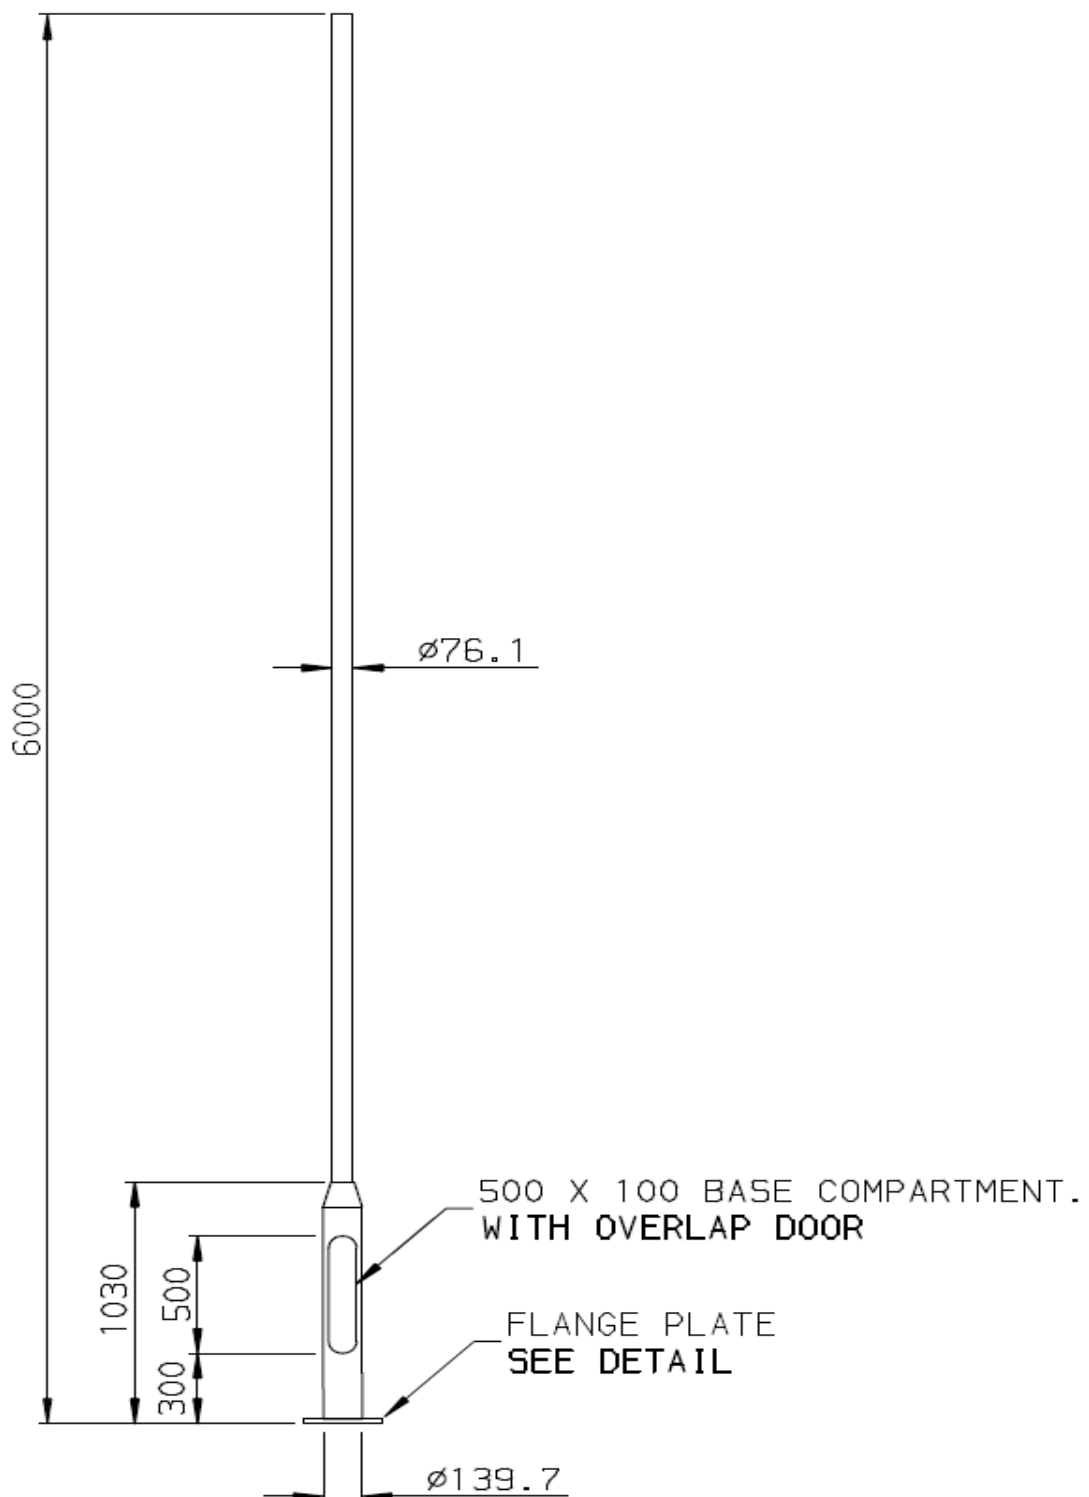

# 6M FLANGED PLATED COLUMNS GALVANISED

**C&R Outdoor Lighting Ltd**

[www.crlighting.co.uk](http://www.crlighting.co.uk)

BASE COMPARTMENT.

SCALE 1:10

**C&R Outdoor Lighting Ltd**

[www.crlighting.co.uk](http://www.crlighting.co.uk)