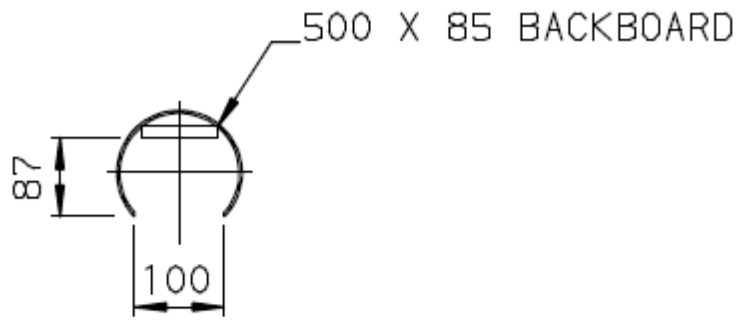

# 6M FLANGED PLATED COLUMNS GALVANISED

**C&R Outdoor Lighting Ltd**

[www.crlighting.co.uk](http://www.crlighting.co.uk)

BASE COMPARTMENT.

SCALE 1:10

**C&R Outdoor Lighting Ltd**

[www.crlighting.co.uk](http://www.crlighting.co.uk)