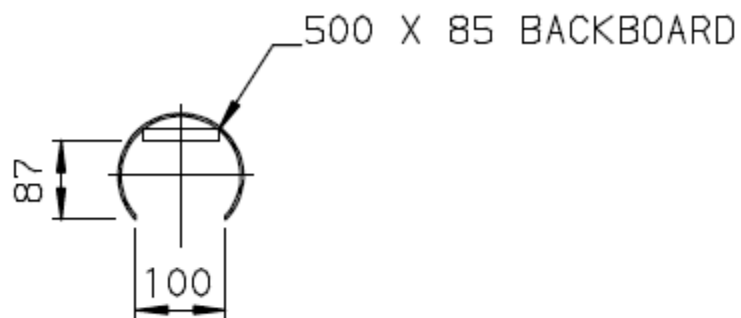

**5M FLANGED PLATED COLUMN GALVANISED**

**C&R Outdoor Lighting Ltd**  
[www.crlighting.co.uk](http://www.crlighting.co.uk)

BASE COMPARTMENT.

SCALE 1:10

FLANGEPLATE OPTION.

SCALE 1:10

**C&R Outdoor Lighting Ltd**