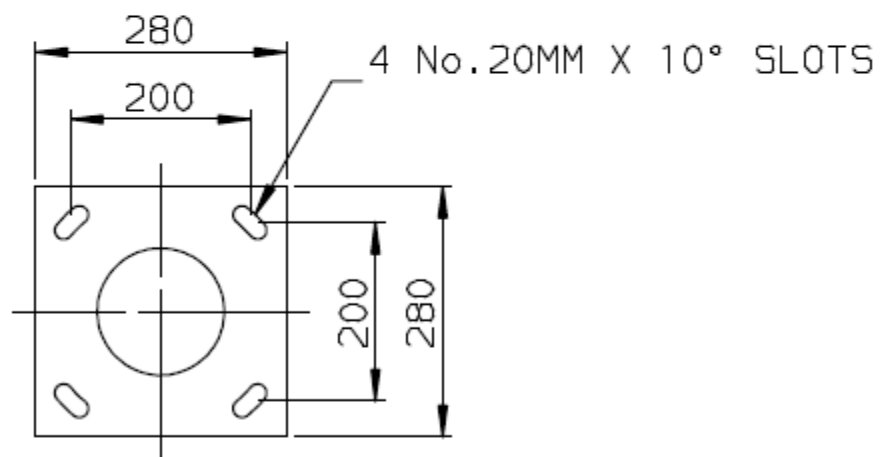

**5M FLANGED PLATED COLUMN GALVANISED**

**C&R Outdoor Lighting Ltd**  
[www.crlighting.co.uk](http://www.crlighting.co.uk)

BASE COMPARTMENT.

SCALE 1:10

FLANGEPLATE OPTION.

SCALE 1:10

**C&R Outdoor Lighting Ltd**