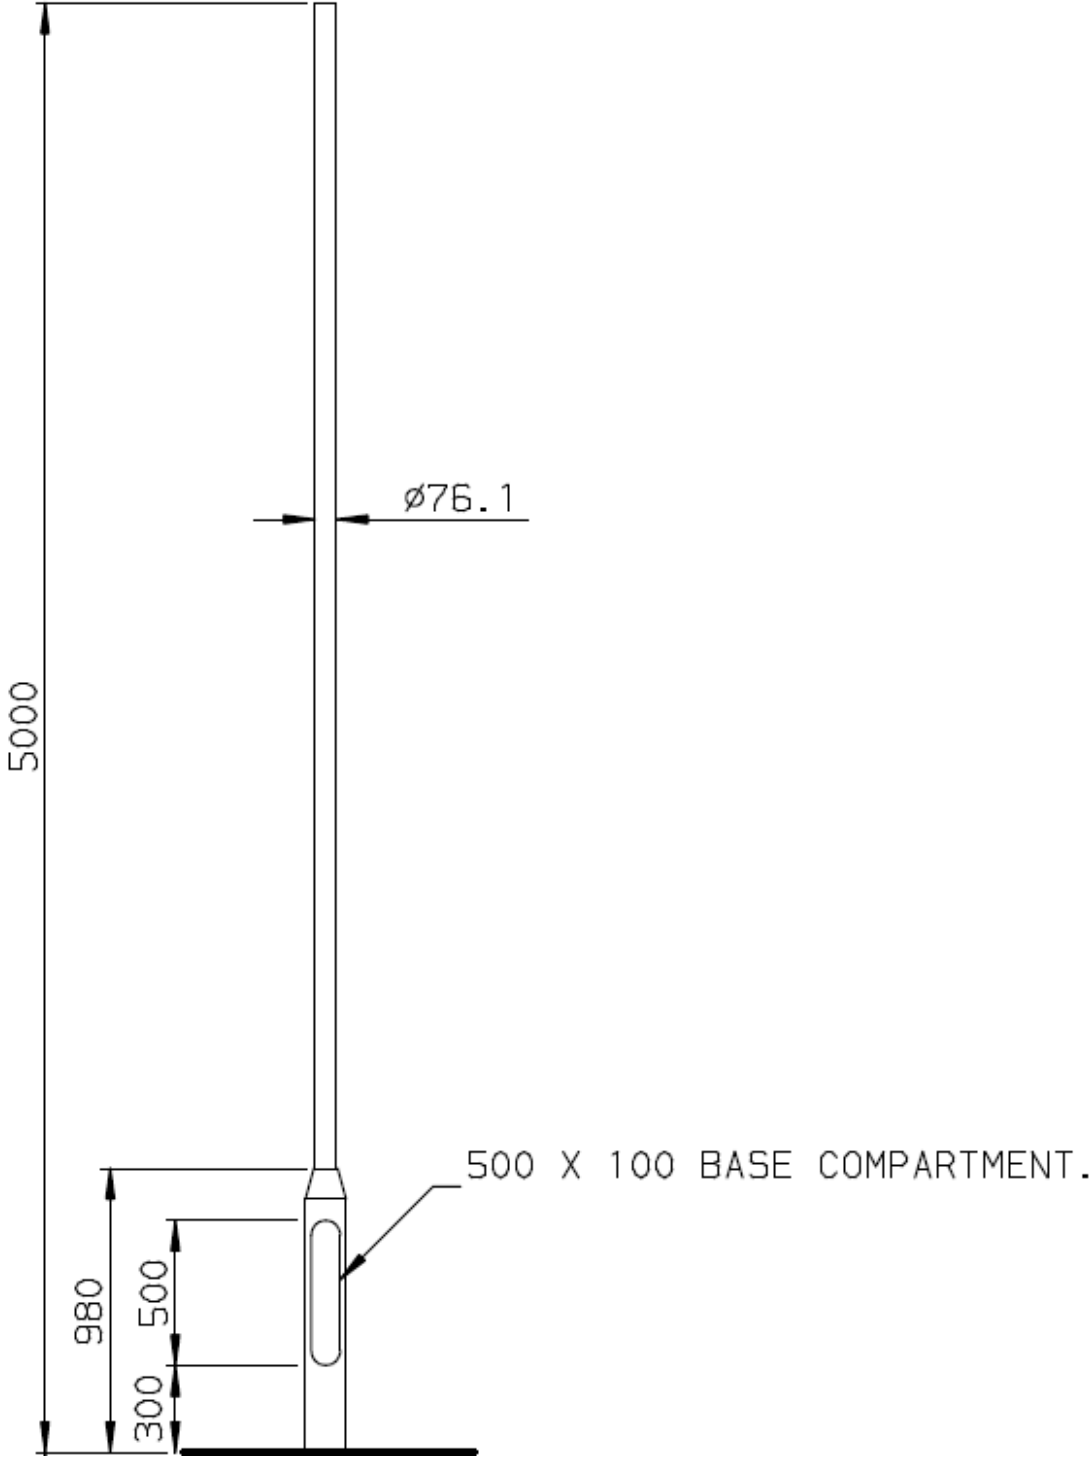

**5M FLANGED PLATED COLUMN GALVANISED**

**C&R Outdoor Lighting Ltd**  
[www.crlighting.co.uk](http://www.crlighting.co.uk)

BASE COMPARTMENT.

SCALE 1:10

FLANGEPLATE OPTION.

SCALE 1:10

**C&R Outdoor Lighting Ltd**