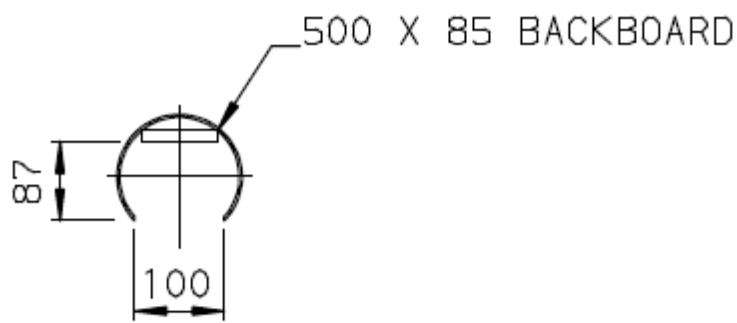

4M FLANGED PLATED COLUMN GALVANISED

C&R Outdoor Lighting Ltd

www.crlighting.co.uk

BASE COMPARTMENT.

SCALE 1:10

FLANGEPLATE OPTION.

SCALE 1:10

C&R Outdoor Lighting Ltd