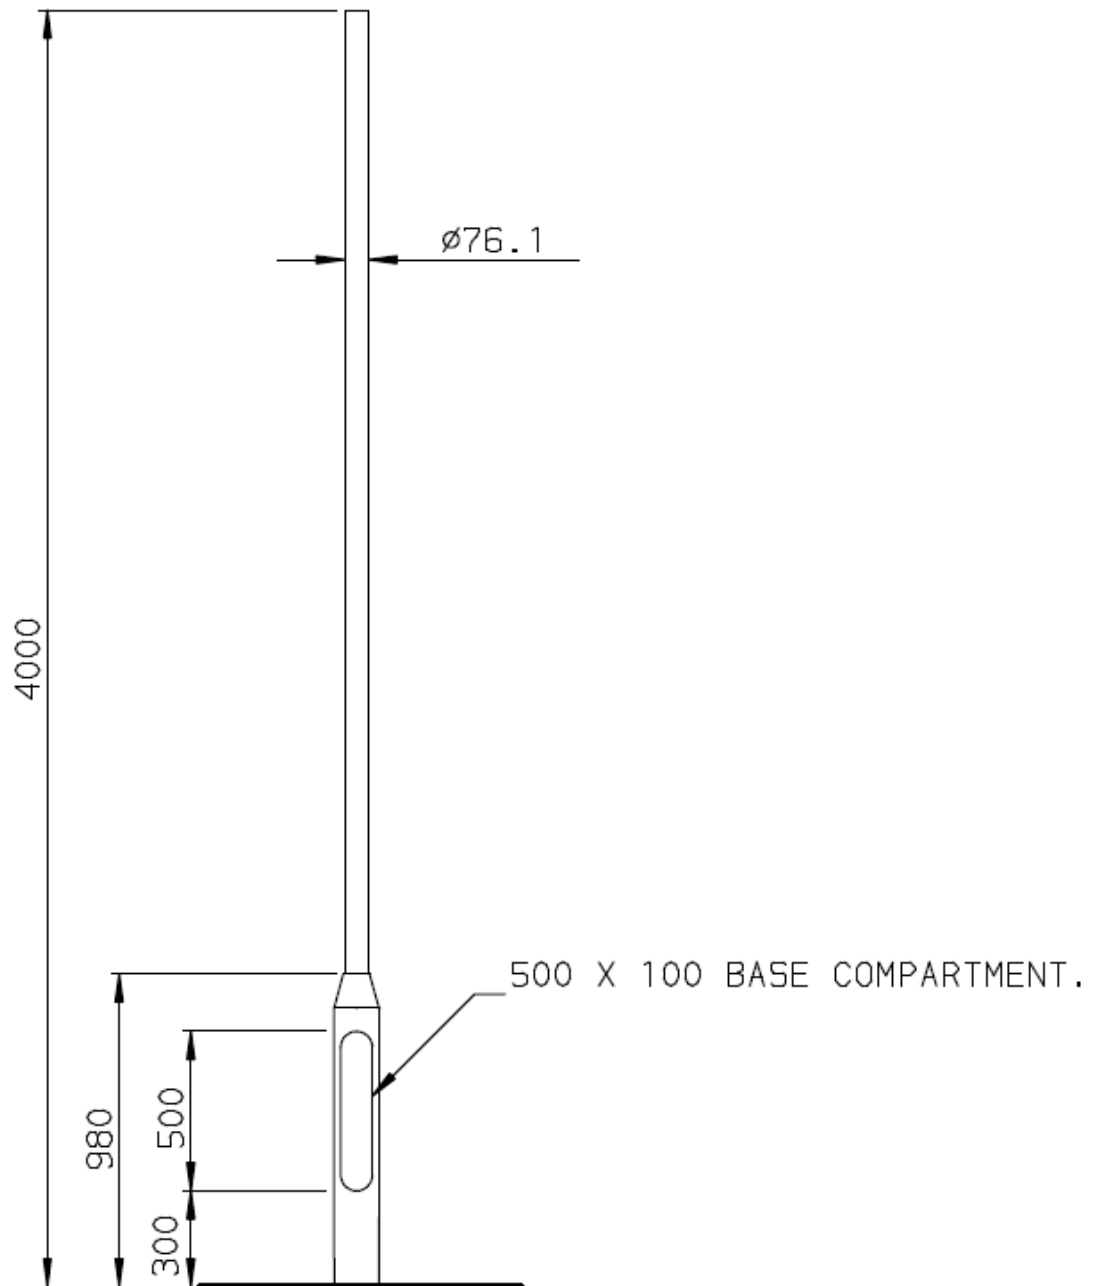

4M FLANGED PLATED COLUMN GALVANISED

C&R Outdoor Lighting Ltd

www.crlighting.co.uk

BASE COMPARTMENT.

SCALE 1:10

FLANGEPLATE OPTION.

SCALE 1:10

C&R Outdoor Lighting Ltd