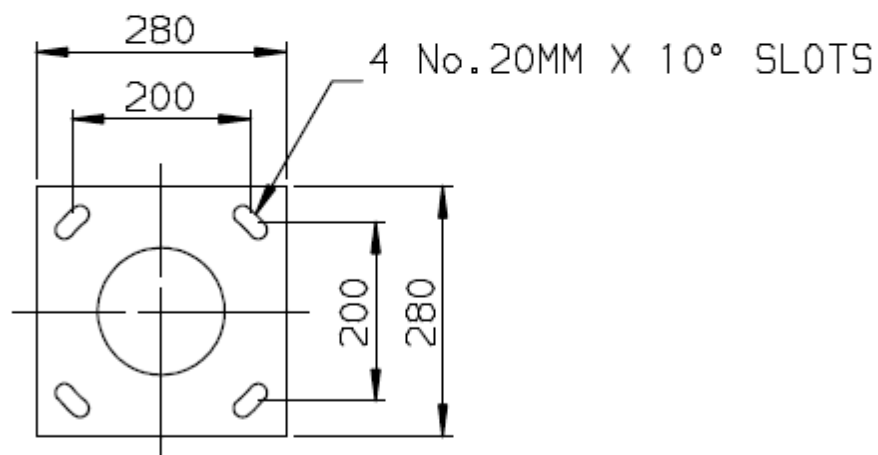

4M FLANGED PLATED COLUMN GALVANISED

C&R Outdoor Lighting Ltd

www.crlighting.co.uk

BASE COMPARTMENT.

SCALE 1:10

FLANGEPLATE OPTION.

SCALE 1:10

C&R Outdoor Lighting Ltd